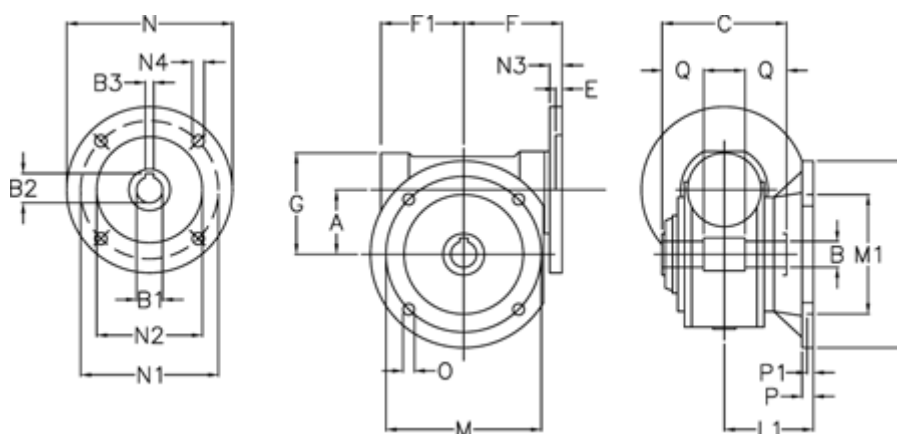

Data Sheet

Article number: 390218500756010

Description: Worm gear
VF 185-FC2-7-180B5, without lubrication

Measures

A	= 185.4	F1	= 205	N2	= 250
B	= 60 H7	G	= 267	N3	= 18
B1 E7	= 48	L	= 400	N4	= 18
B2	= 51.2	L1	= 155.5	O	= 22
B3 H9	= 14	M	= 350	P	= 22
C	= 190	M1	= 280	P1	= 13
E	= 4	N	= 350	Q	= 65
F	= 217	N1	= 300		